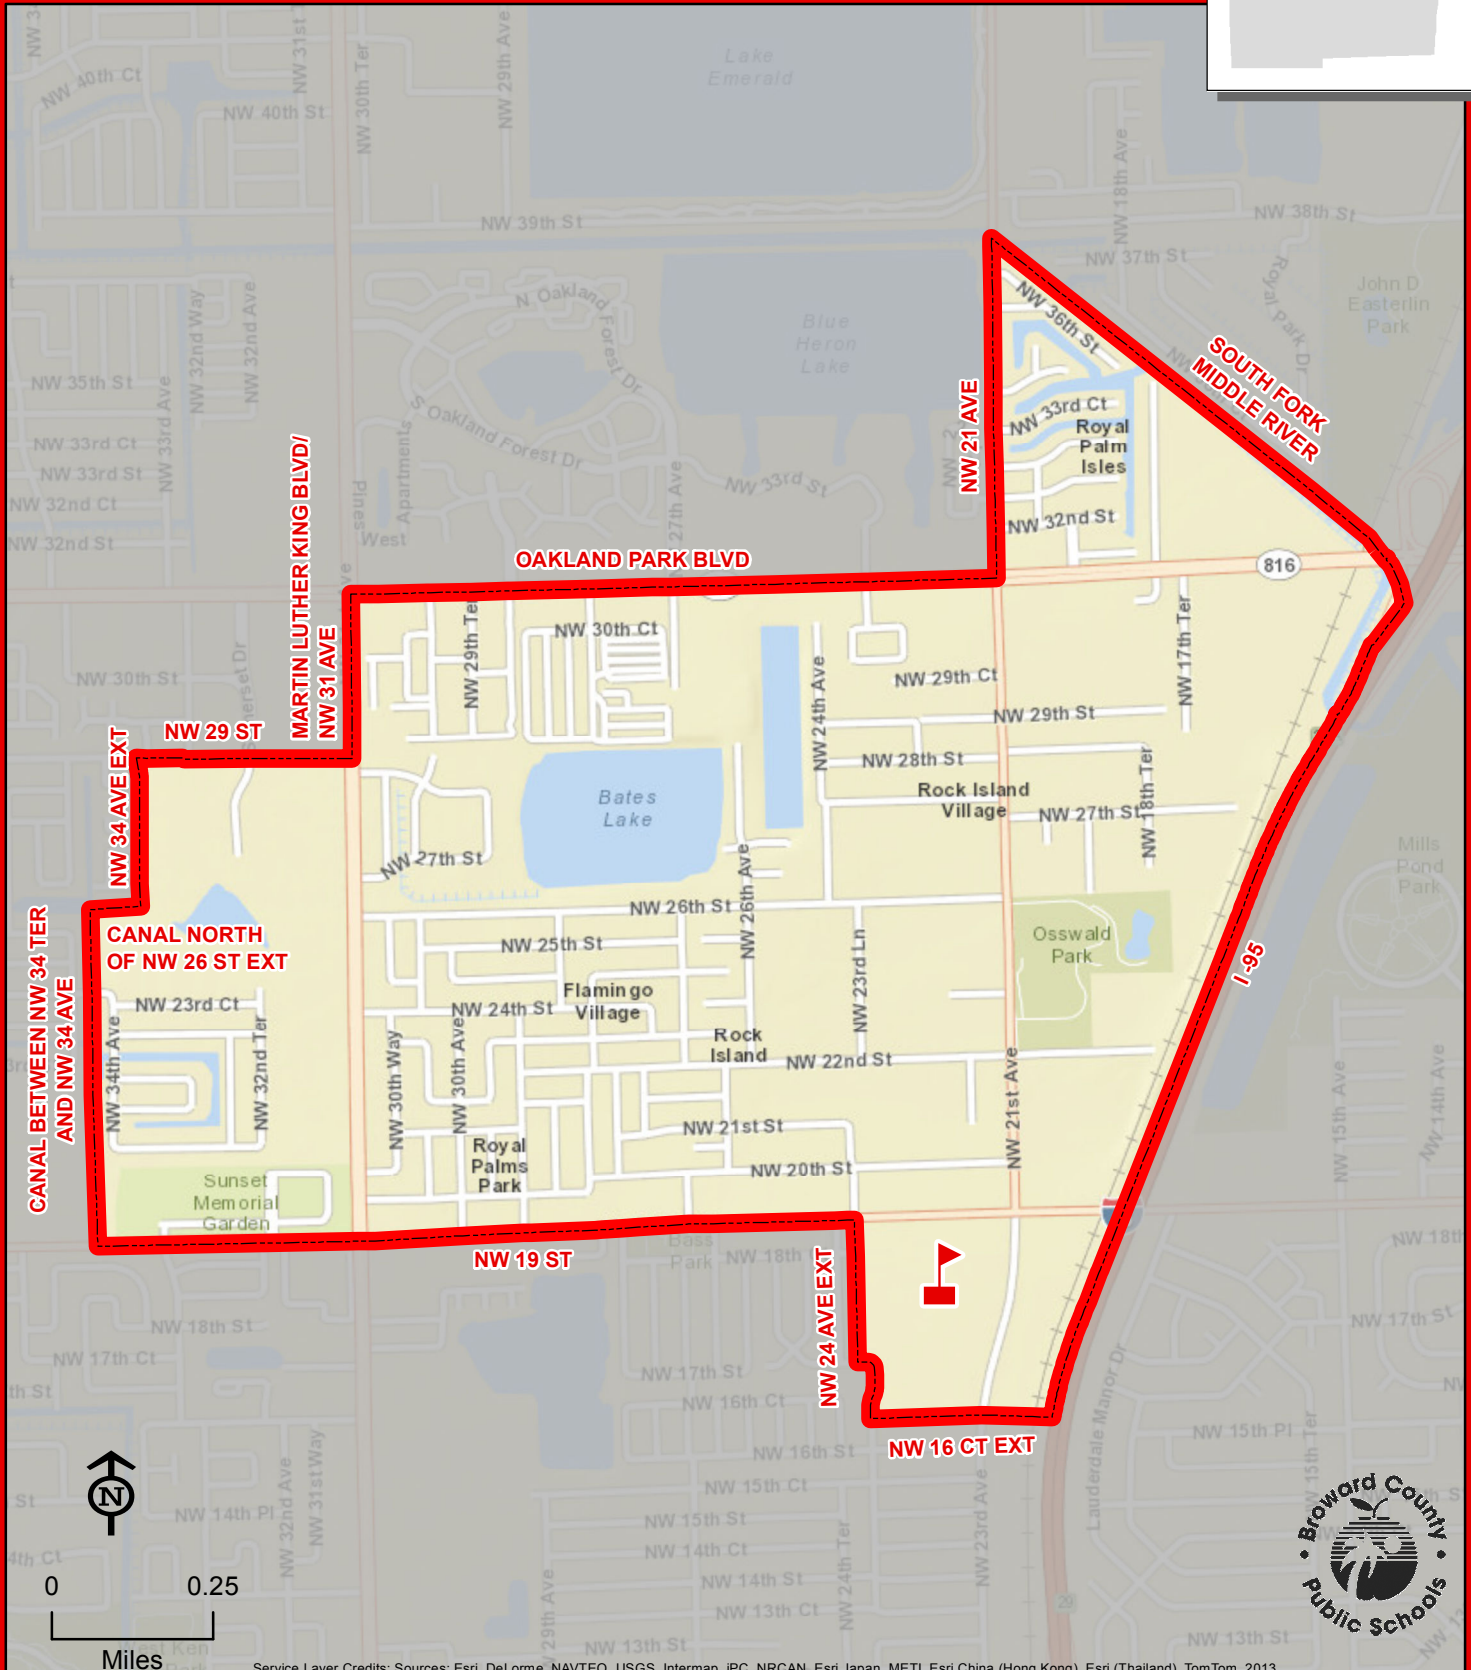

ROCK ISLAND ELEMENTARY SCHOOL

2350 NW 19 STREET
OAKLAND PARK, FLORIDA 33311
754-322-8300

ROCK ISLAND

THIS MAP IS FOR CONCEPTUAL PURPOSES ONLY AND SHOULD NOT BE USED FOR LEGAL BOUNDARY DETERMINATIONS